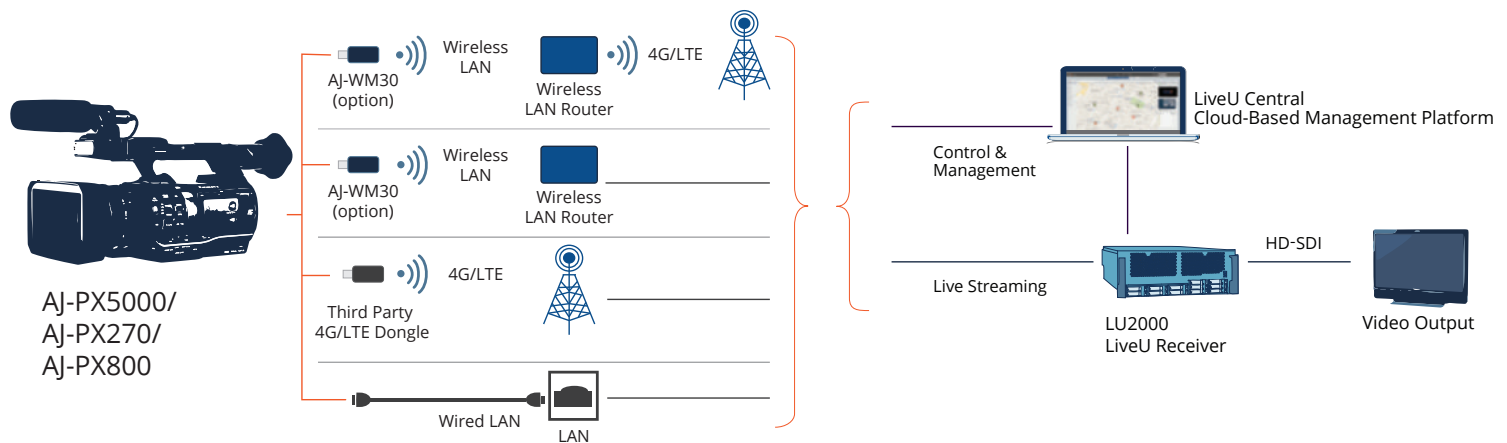

Panasonic Camera & LiveU Central Connectivity Workflow

About LiveU Central

The LiveU Central management platform allows full control and monitoring of the entire LiveU ecosystem and content via any browser-supported computer or tablet, from anywhere around the world.

Remote Control Manage LiveU field units, and connected Panasonic camcorders all over the world from a centralized control room or manage broadcasts from the field from any browser-supported device.

Real-Time Video Preview Live preview of all incoming feeds that can be dragged and dropped to any physical server output anywhere around the world or encoded for web streaming.

Geolocation Track LiveU units on a map, and easily monitor cell signals and performance.

File Manager Playback or export of recorded Store & Forward or FTP files.

LiveU MultiPoint Internal and cross-organizational professional video distribution.

LiveU Inc.
2 University Plaza, Suite 505, Hackensack,
New Jersey 07601, USA
Tel: 1-(201)-742-5228
US & Americas: info_us@liveu.tv
International: info@liveu.tv