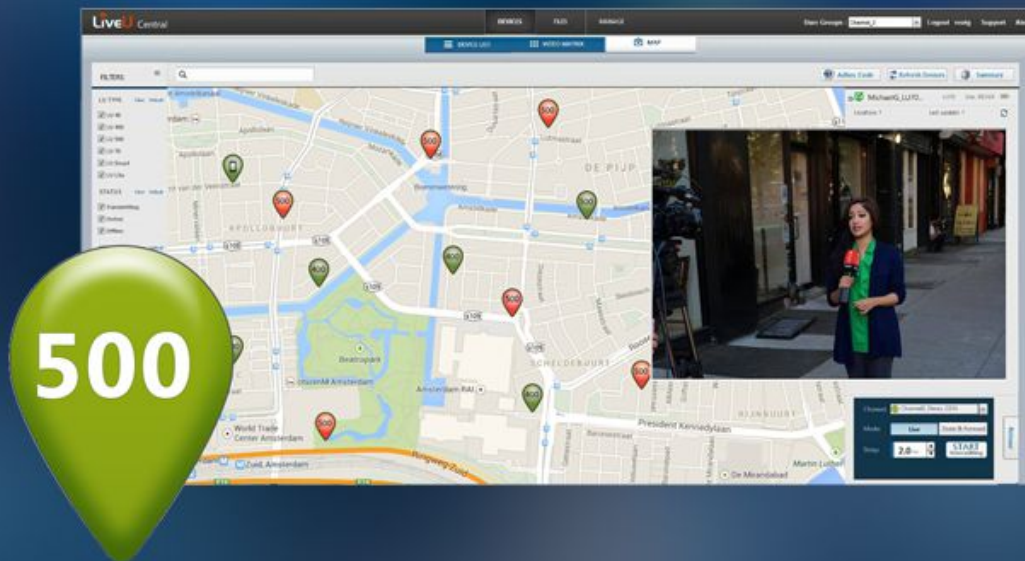

## LiveU Central

*Unified management platform for easy preview and remote control*

The LiveU Central management platform allows full control and monitoring of the entire ecosystem and content via any browser-supported computer or tablet, from anywhere around the world.

**Live preview** of all incoming feeds that can be dragged and dropped to any physical server output around the world or encoded for web streaming

**Geolocation** tracks units on a map, making it easy to monitor cell signals and performance