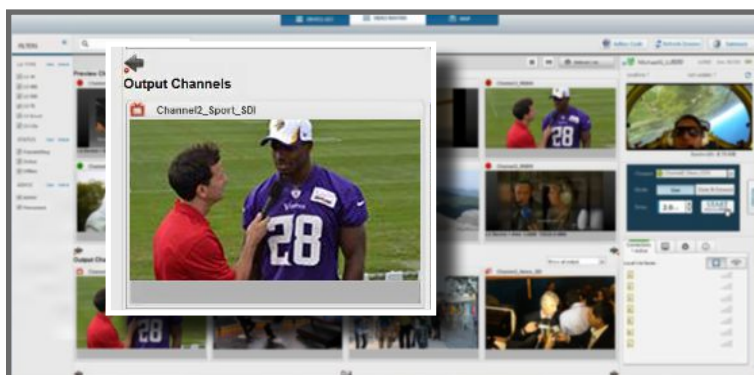

## LiveU Central

*Unified management platform for easy preview and remote control*

The LiveU Central management platform allows full control and monitoring of the entire ecosystem and content via any browser-supported computer or tablet, from anywhere around the world.

**Live preview** of all incoming feeds that can be dragged and dropped to any physical server output around the world or encoded for web streaming

**Geolocation** tracks units on a map, making it easy to monitor cell signals and performance