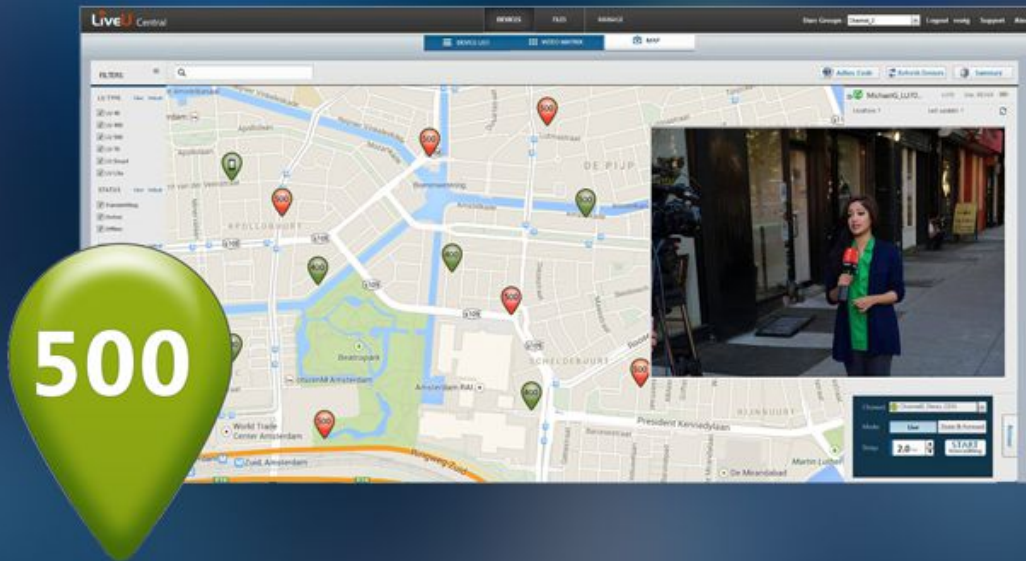

LiveU Central

Unified management platform for easy preview and remote control

The LiveU Central management platform allows full control and monitoring of the entire ecosystem and content via any browser-supported computer or tablet, from anywhere around the world.

Live preview of all incoming feeds that can be dragged and dropped to any physical server output around the world or encoded for web streaming

Geolocation tracks units on a map, making it easy to monitor cell signals and performance