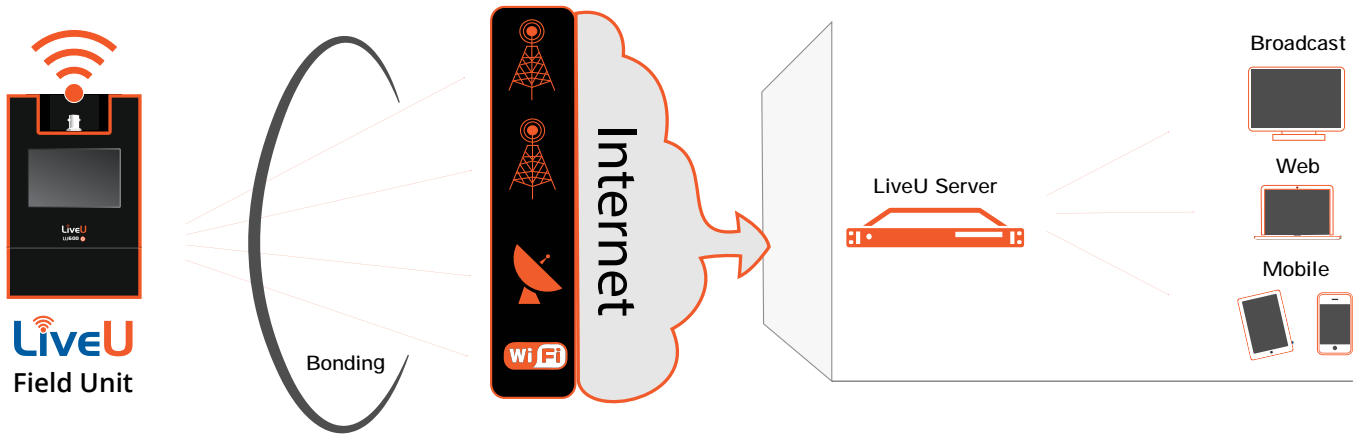

LU2000 VIDEO RECEIVER

Technical Specifications

FORM FACTOR	1U RACK-MOUNTABLE SERVER
SOFTWARE	PRE-INSTALLED WITH LIVEU LRT DECODER SOFTWARE
VIDEO DECODER	H.264/HEVC
CONFIGURATIONS	SINGLE/DUO/QUAD SIMULTANEOUS SDI OUTPUTS
RESOLUTIONS	1080p50/60/25/30/24, 1080i/50/60, 720p50/60/25/30/24, PAL, NTSC
HW INTERFACES	3G/HD/SD-SDI
NETWORK INTERFACE	1000/100/10 RJ-45
NETWORK INTERFACE COUNT	2
POWER SOURCES	110-240V 50/60HZ
CONTROL	FULL CONTROL USING CLOUD MANAGEMENT VIA LIVEU CENTRAL
PREVIEW	TRANSCODES AND OUTPUTS PREVIEW VIA LIVEU CENTRAL
DIMENSIONS	1.70(43MM) HIGH, 17.2(437MM) WIDE, 14.5(369MM) DEEP, 1U RACKMOUNT
WEIGHT	16.5 LBS / 7.48 KG

www.liveu.tv | www.facebook.com/LiveU.Fans | www.twitter.com/liveu

LiveU Inc. | 2 University Plaza, Suite 505, Hackensack, New Jersey 07601, USA
Tel: 1-(201)-742-5228 | www.liveu.tv/contact-us